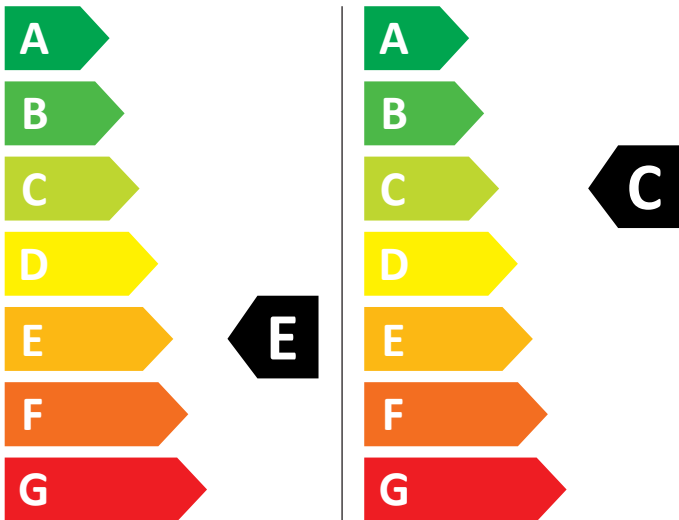

ENERG

Bosch

WNG254U0BY

364 kWh / 100

68 kWh / 100

6,0 kg

10,0 kg

79 L