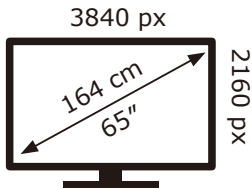

PHILIPS

65PUS8518/12

74 kWh/1000h

ABCDEF**G**
HDR
 165 kWh/1000h

2019/2013

PHILIPS

65PUS8518/12

74 kWh/1000h