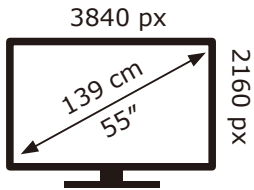

64 kWh/1000h

ABCDEF**G**
HDR
118 kWh/1000h