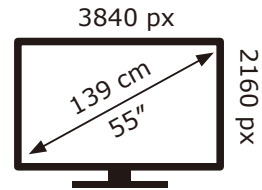

55PUS7608/12

64 kWh/1000h

ABCDEF**G**
HDR
118 kWh/1000h

2019/2013