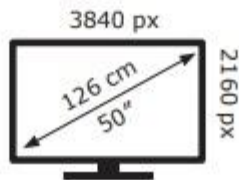

Tesla

50M325BUS

65 kWh/1000h

ABCDEF**G**

65 kWh/1000h

2019/2013