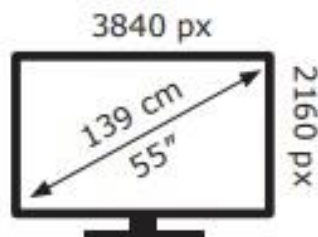

ENERG

Tesla

55M325BUS

74 kWh/1000h

ABCDEF**G**

74 kWh/1000h

2019/2013