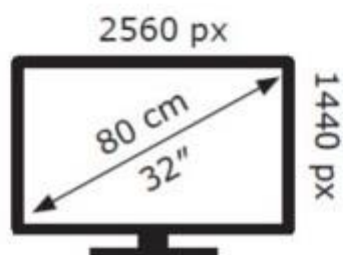

ENERG

ASUS

VG32AQA1A

27 kWh/1000h

ABCDEF**G**

33 kWh/1000h

2019/2013